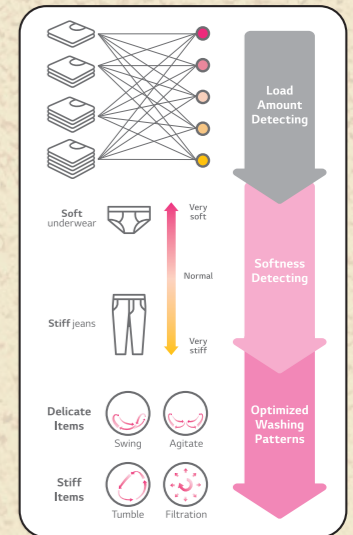

D FV1450H2B (10.5/7kg)
RM 4,099
MSRP: RM5,199

SAVE RM1,100

F FV1450S4V (10.5kg)
RM 2,999
MSRP: RM 4,079

SAVE RM 1,080

Front Load

D F2514DTGE (14/8kg)
RM 4,699
MSRP: RM 5,899

SAVE RM1,200

Dryer

D TD-H9066WS (9kg)
RM 3,999
MSRP: RM 5,199

SAVE RM1,200

F TD-C8066WS (8kg)
RM 2,549
MSRP: RM 3,018

SAVE RM469

FREE GIFT

TNG eWallet credit worth

A RM500 **B** RM300 **C** RM250 **D** RM200
E RM150 **F** RM100 **G** RM50

To redeem your free Touch 'n Go eWallet credit, kindly fill the redemption form online, lg.com/my/lgreward.